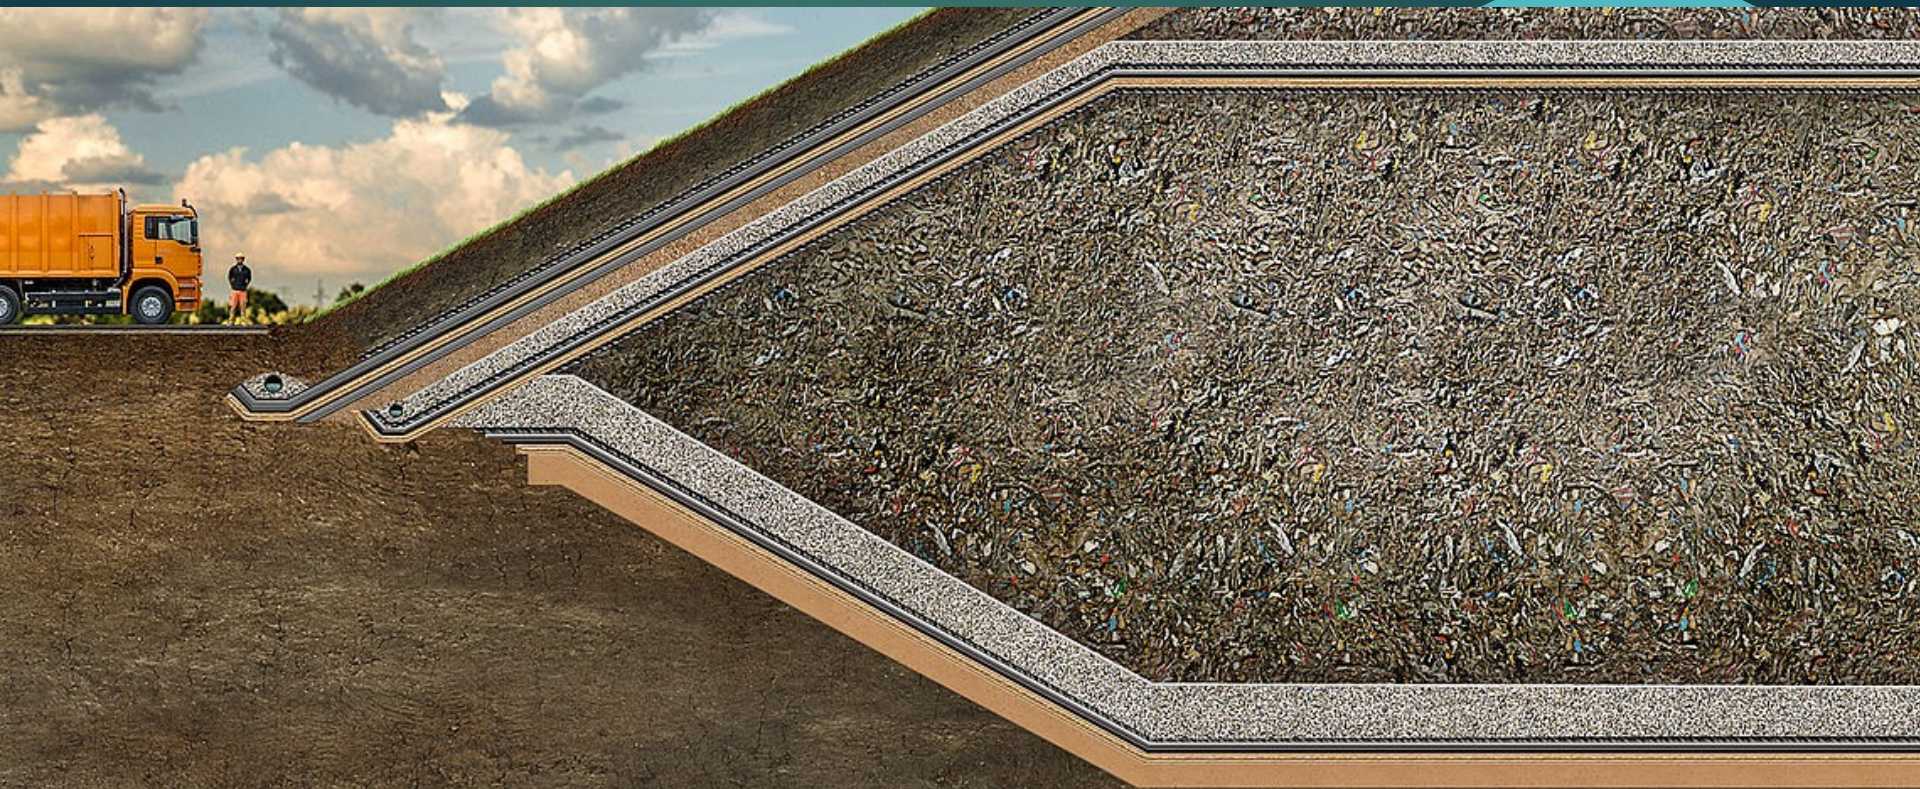

The background is a dark teal color. It features several decorative elements: a large teal circle on the left side, a medium teal circle on the right side, a small teal circle at the top right, and a small teal circle at the bottom right. A vertical red rectangle is located in the top right corner.

Stortplaatsen en bermen

Mesthoop

Vuilnis

Vuilnis

Moderne afvalberg

Afgedekt houden

Bermen

Zoutminners